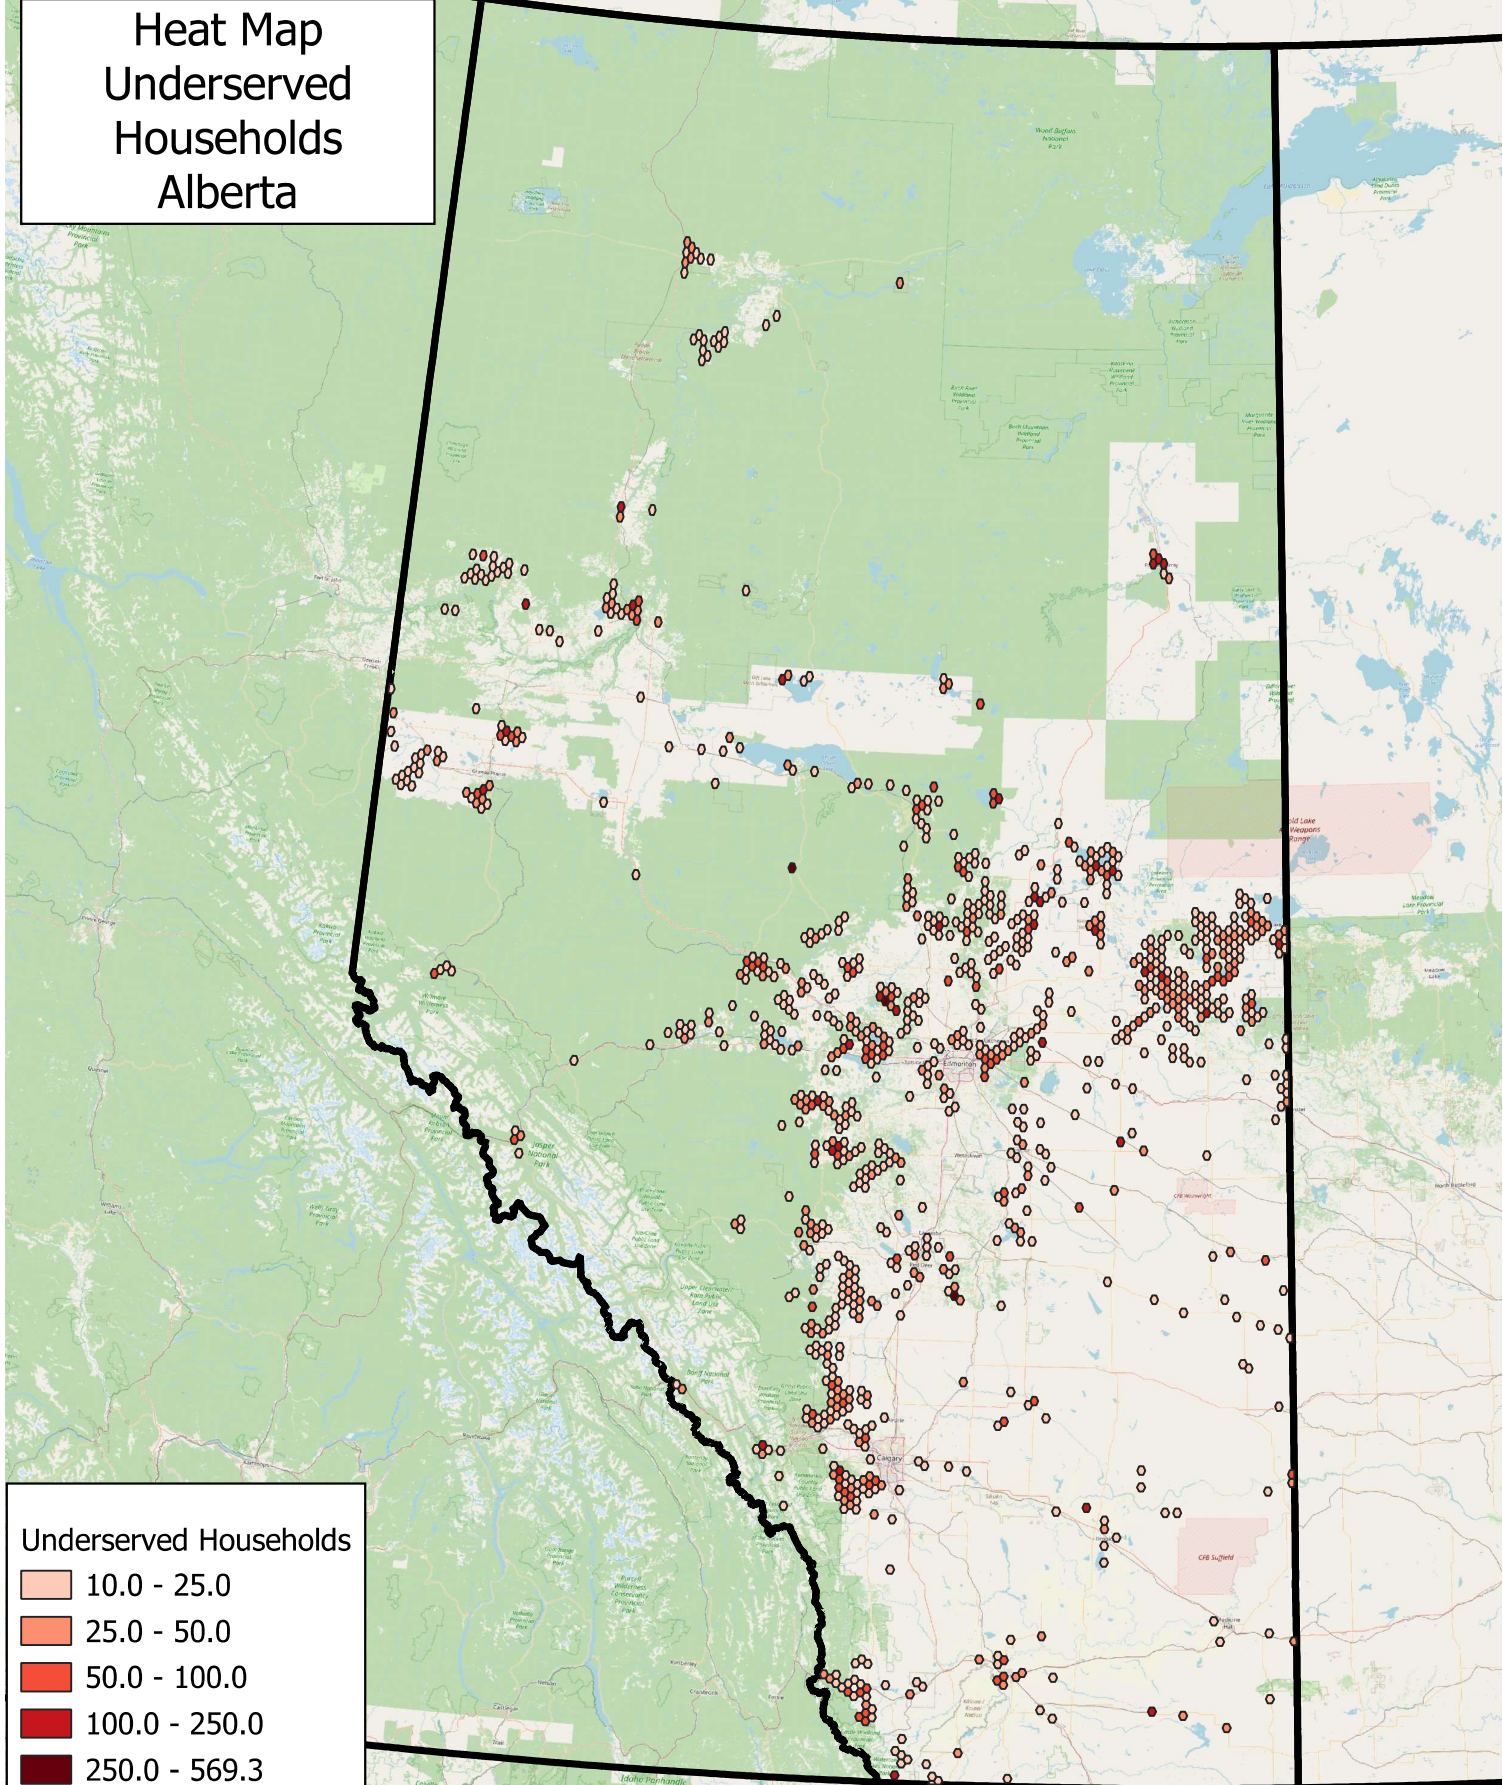

Heat Map Underserved Households Alberta

Underserved Households

- 10.0 - 25.0
- 25.0 - 50.0
- 50.0 - 100.0
- 100.0 - 250.0
- 250.0 - 569.3

0 100 200 km

This map is based on ISP information as well as Innovation, Science and Economic Development Canada projections. Actual coverage may vary subject to deployment and environmental factors.

Canada

STS/CCB
September 2024