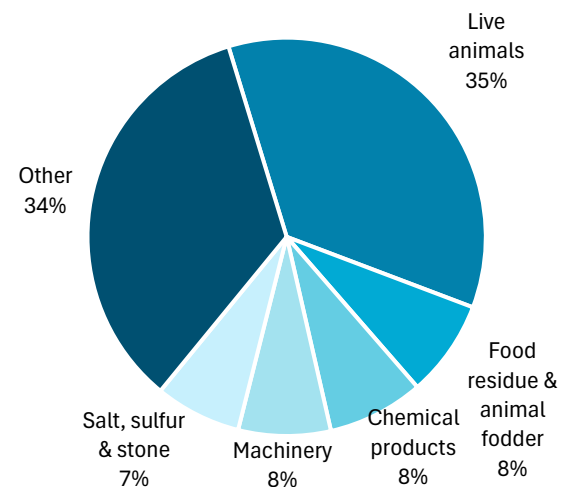

Montana and Alberta: Strong Partners, Trusted Neighbors

- **3,139** Montana jobs are supported by trade with Alberta
- **904,000** U.S. jobs are supported by trade with Alberta
- Alberta is Montana's largest trading partner

- Live animals: **\$113 million**
- Food residue & animal fodder: **\$25 million**
- Chemical products: **\$24.9 million**
- Machinery: **\$23.9 million**
- Salt, sulfur & stone: **\$22.3 million**

Montana exports to Alberta

*Data from 2023

Alberta Snapshot

Tamarack Brewing Company and Alehouse started brewing and packaging craft beer in September 2007 in Lakeside, Montana. They brewed 380 barrels of beer in their first year of business and are up to 4,400 barrels per year. In 2011, Tamarack opened a second location in Missoula.