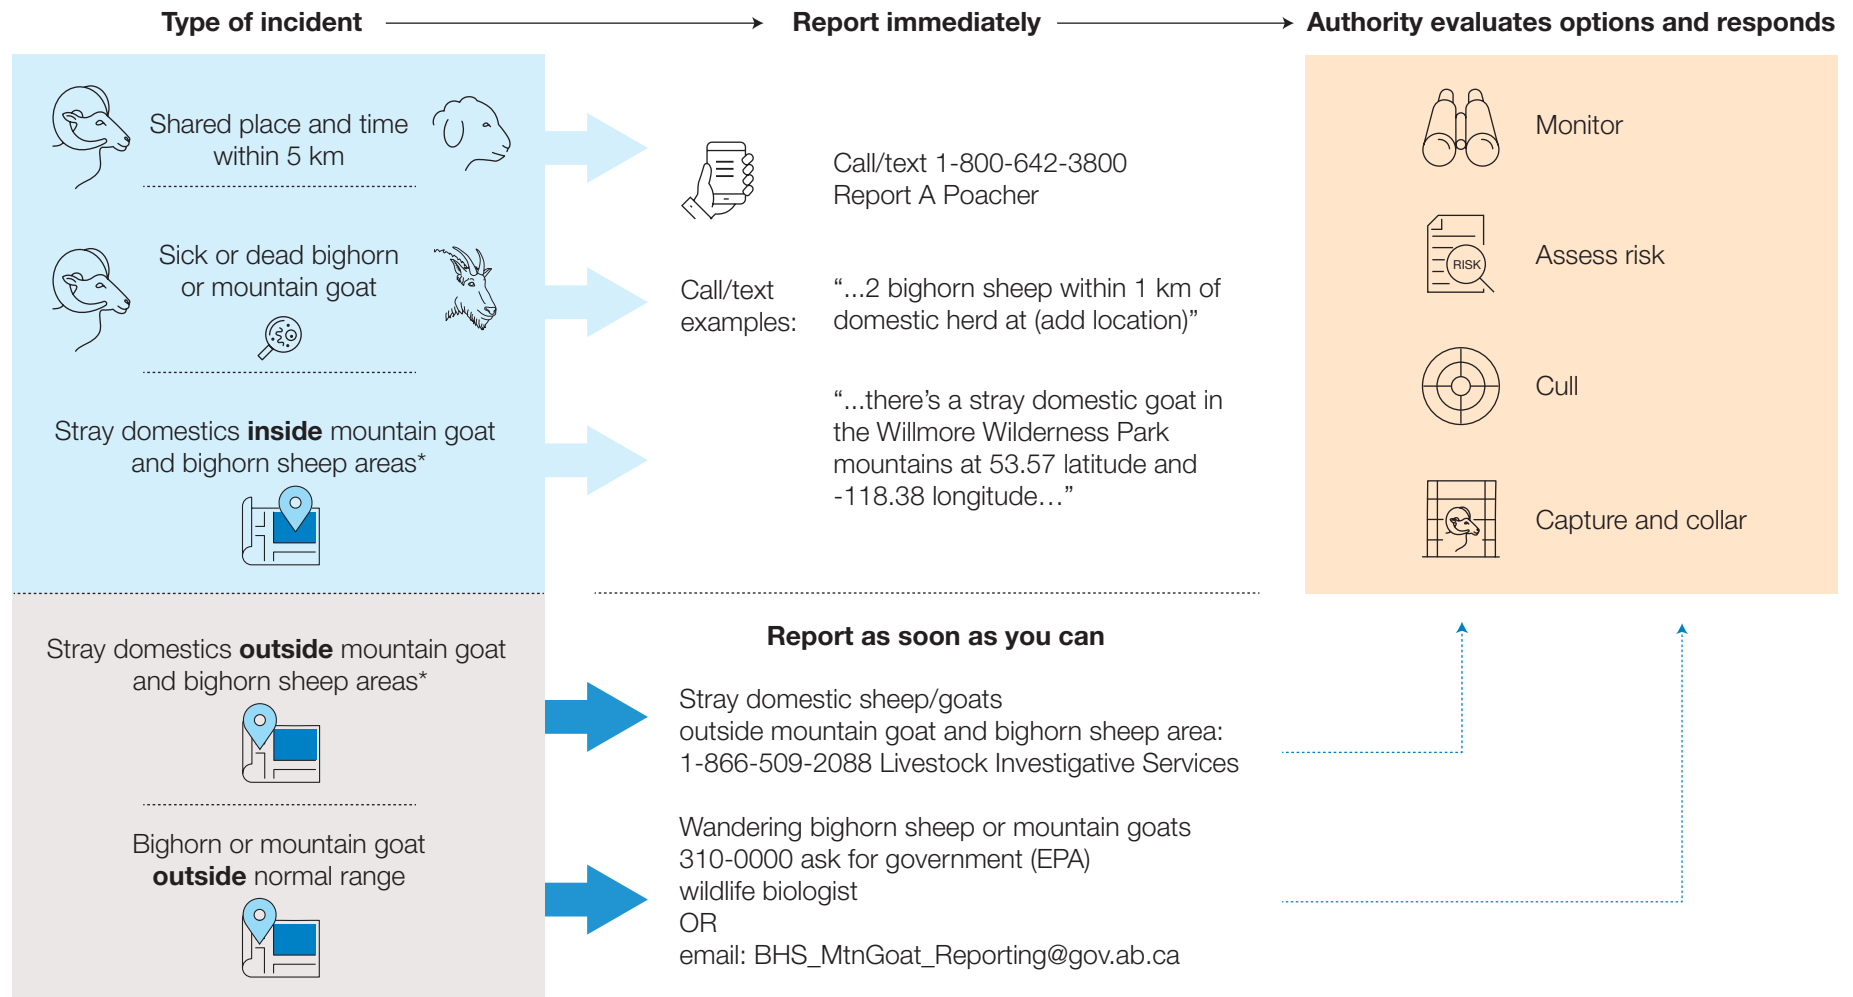

Protect bighorns and mountain goats: report risky situations

Wild and domestic sheep and goats should not overlap

* alberta.ca/system/files/custom_downloaded_images/aep-goat-and-sheep-area-provincial.pdf