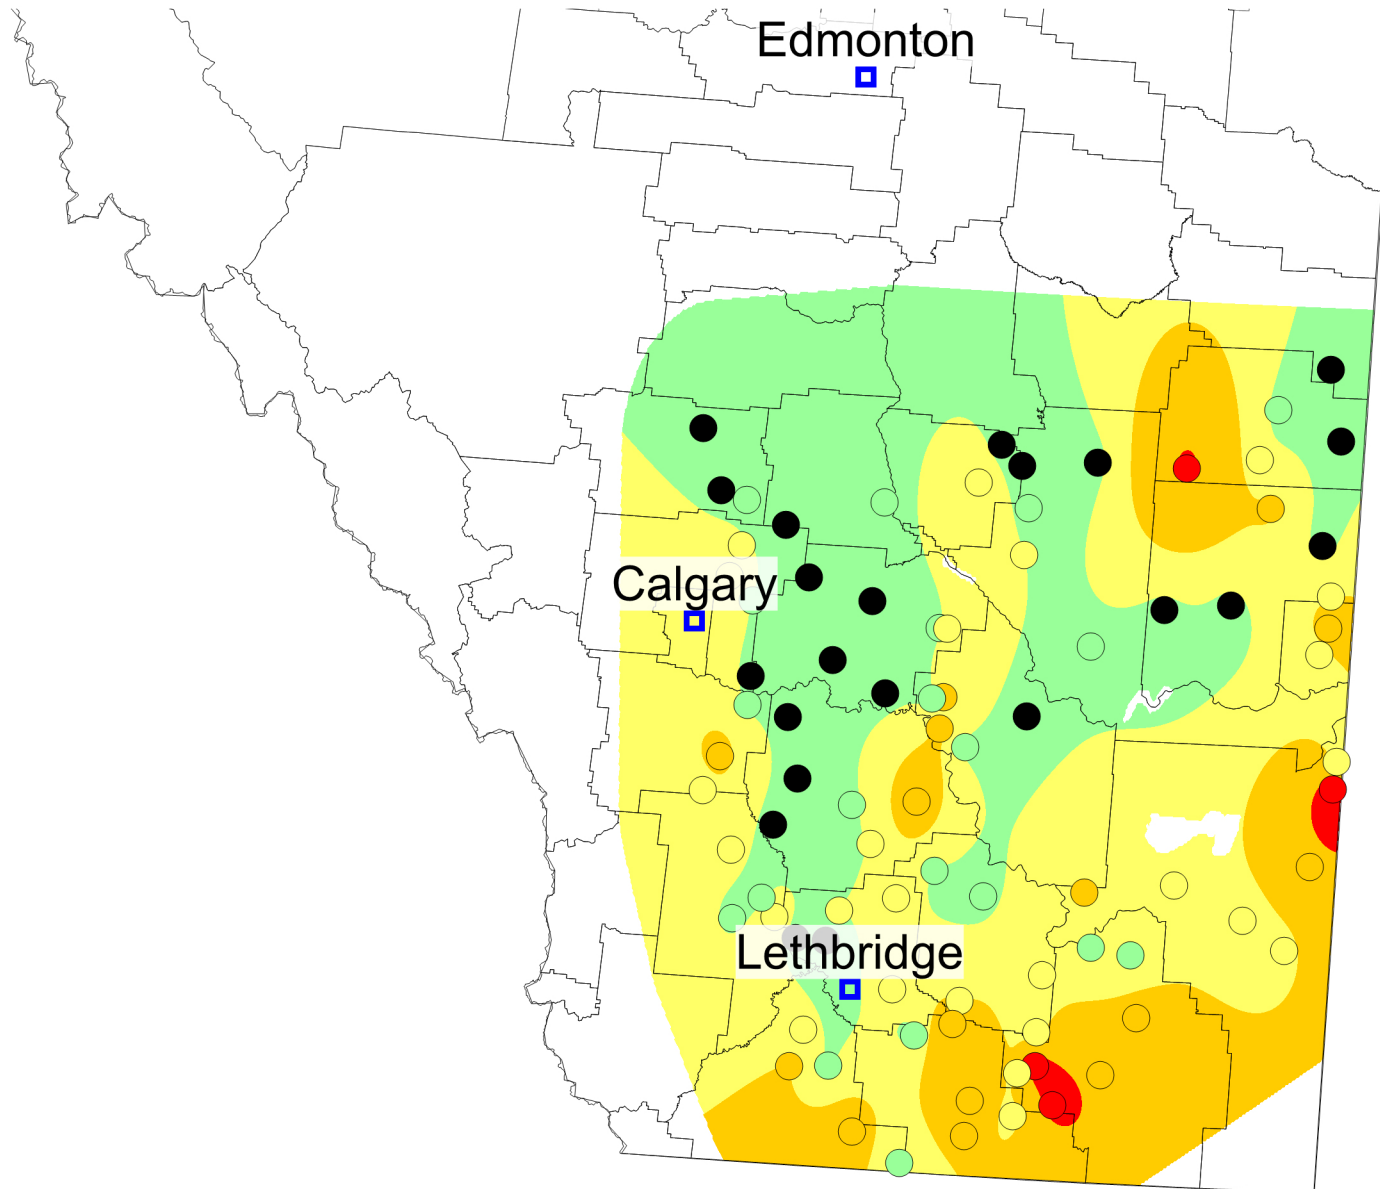

# Wheat Stem Sawfly 2024 Survey

Field margin survey	
Damage severity	Percent stems cut
High	> 25
Moderate	10 - 25
Low	2 - 10
Very low	0 - 2

Field margin survey locations	
Damage severity	Percent stems cut
High	> 25
Moderate	10 - 25
Low	2 - 10
Very low	> 0 - 2
	0