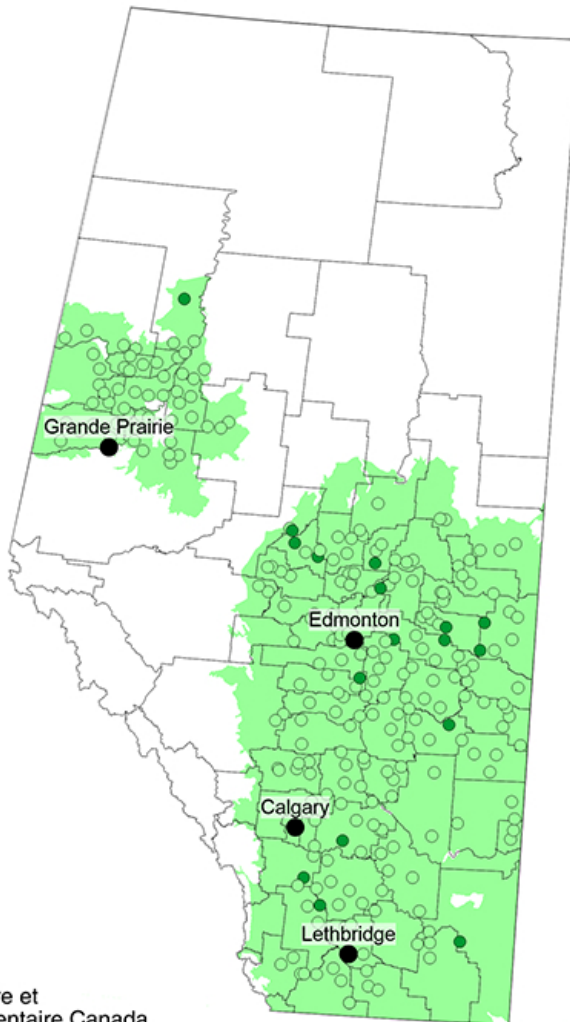

# Wheat Midge 2024 Survey

## Wheat midge per m<sup>2</sup>

## Survey locations

Wheat midge per m<sup>2</sup>

Alberta

Agriculture and  
Agri-Food Canada

Agriculture et  
Agroalimentaire Canada